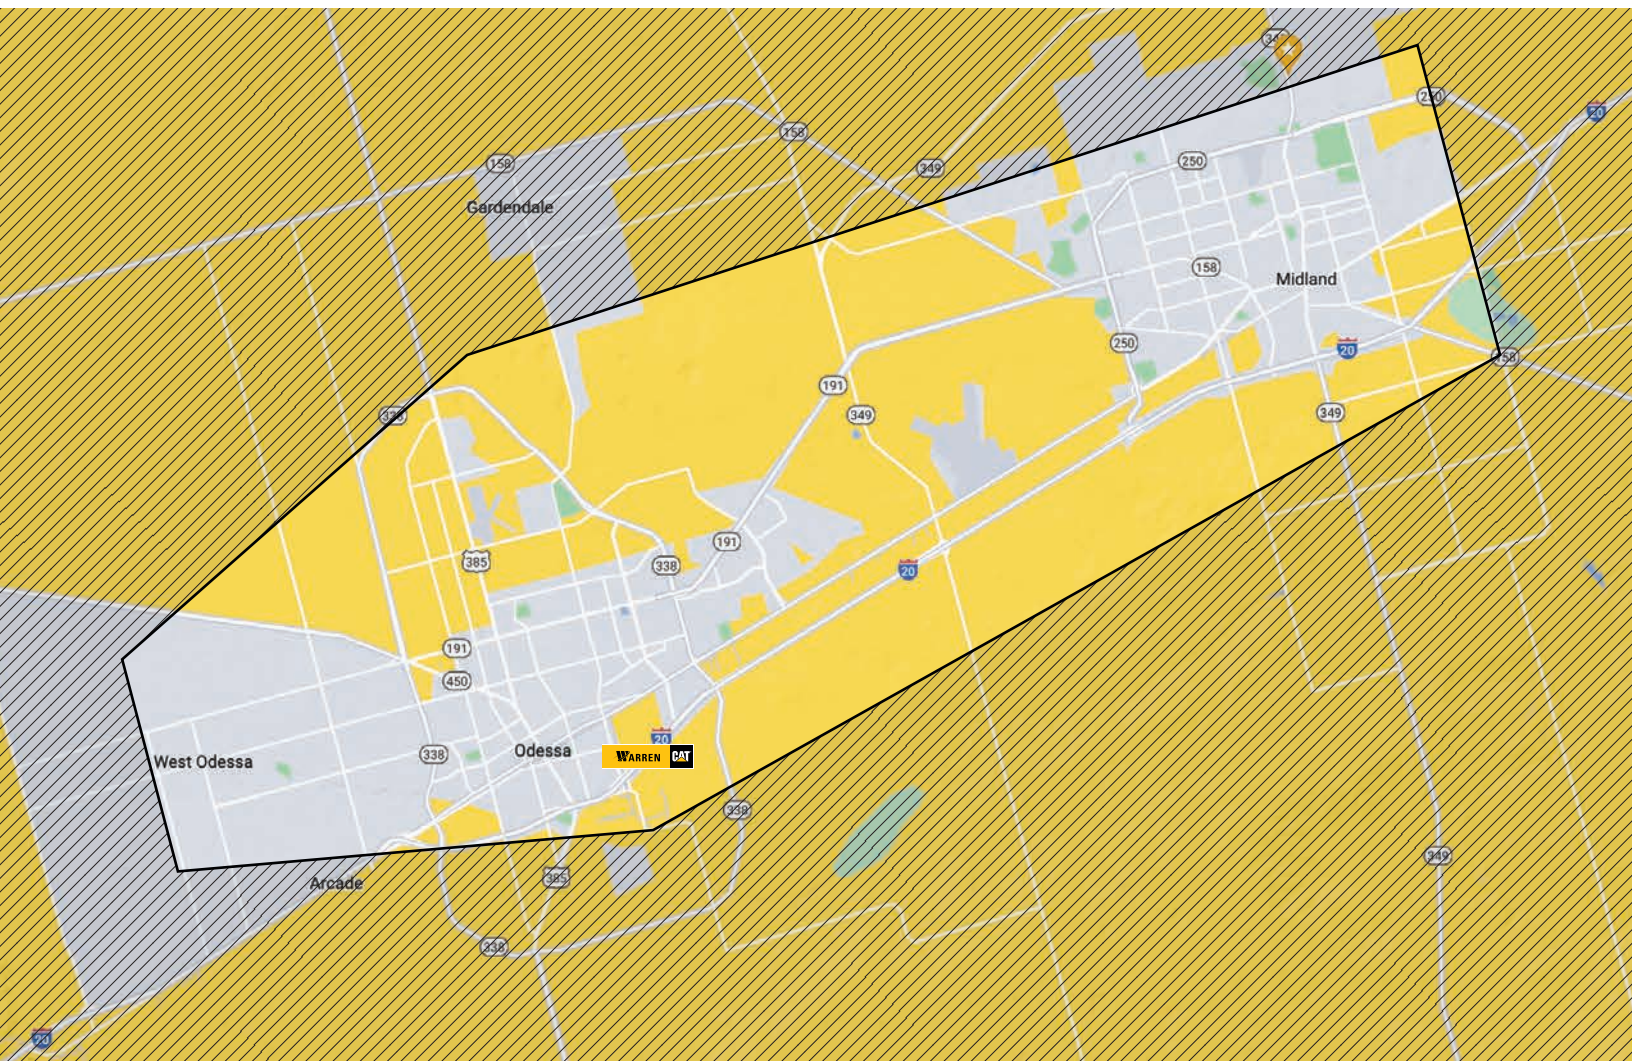

PARTS EXPRESS

Warren CAT now offers **FREE local delivery** within the Odessa metro area. **PARTS EXPRESS** will deliver your parts directly to your jobsite within a 20-mile radius of our store. Below is a map showing the current **PARTS EXPRESS** delivery area. Most orders are fulfilled and delivered within 2-4 hours, with a cutoff for same-day delivery at 3:00 P.M. each afternoon.