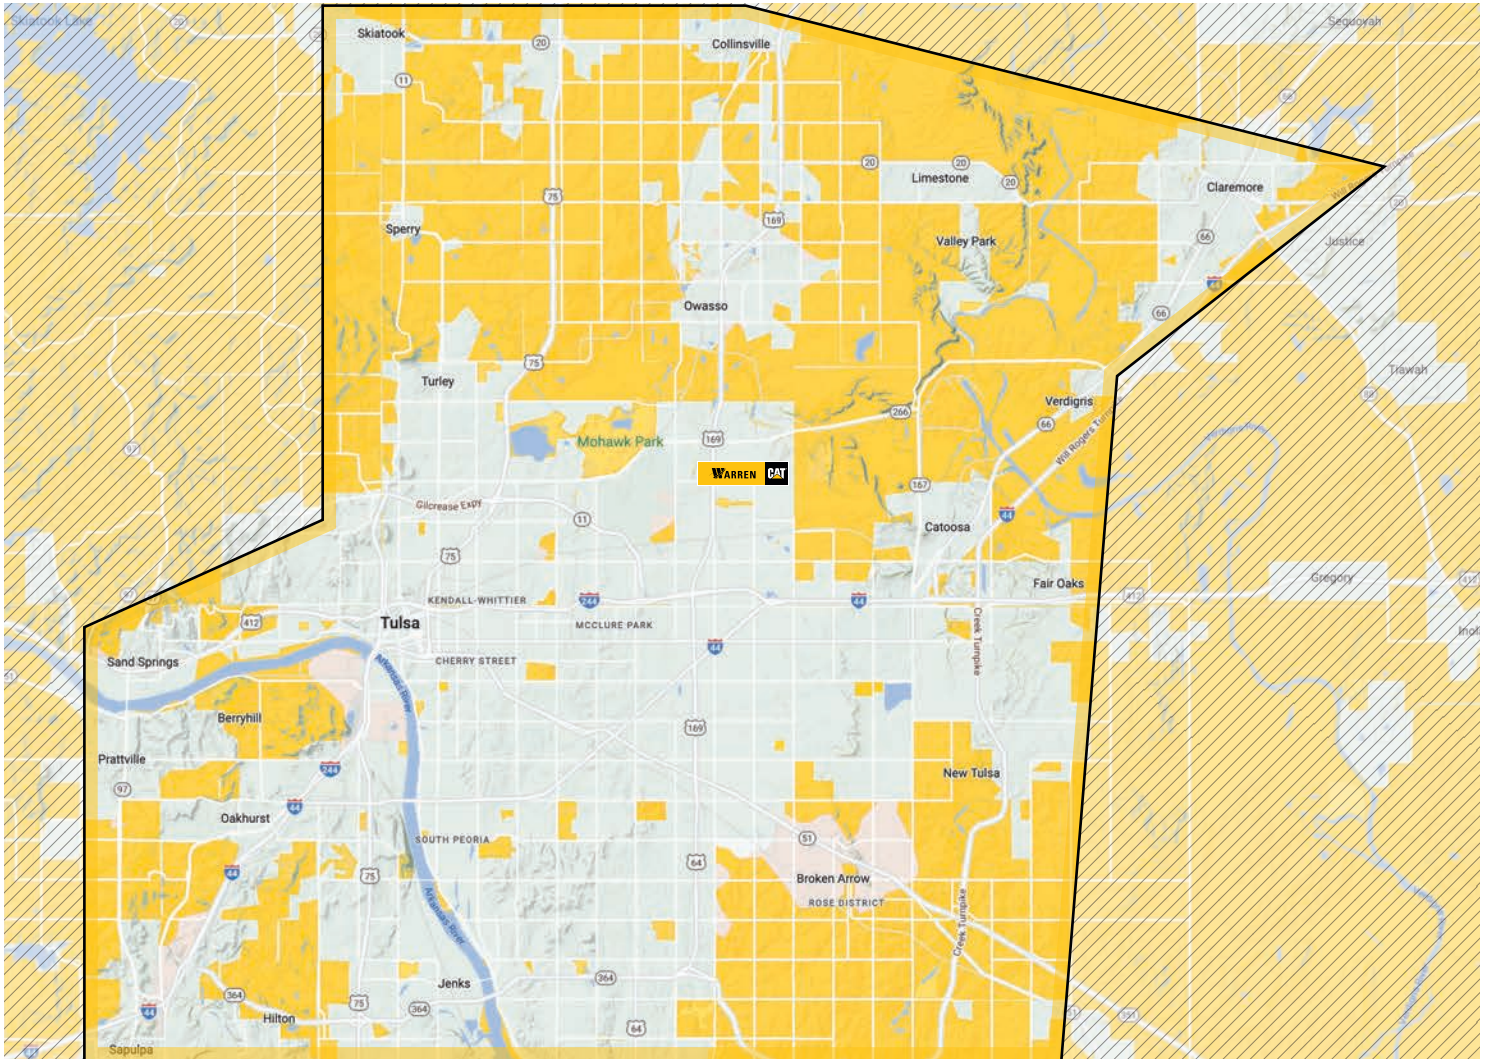

PARTS EXPRESS

Warren CAT now offers **FREE local delivery** within the Tulsa metro area. **PARTS EXPRESS** will deliver your parts directly to your jobsite within a 20-mile radius of our store. Below is a map showing the current **PARTS EXPRESS** delivery area. Most orders are fulfilled and delivered within 2-4 hours, with a cutoff for same-day delivery at 3:00 P.M. each afternoon.