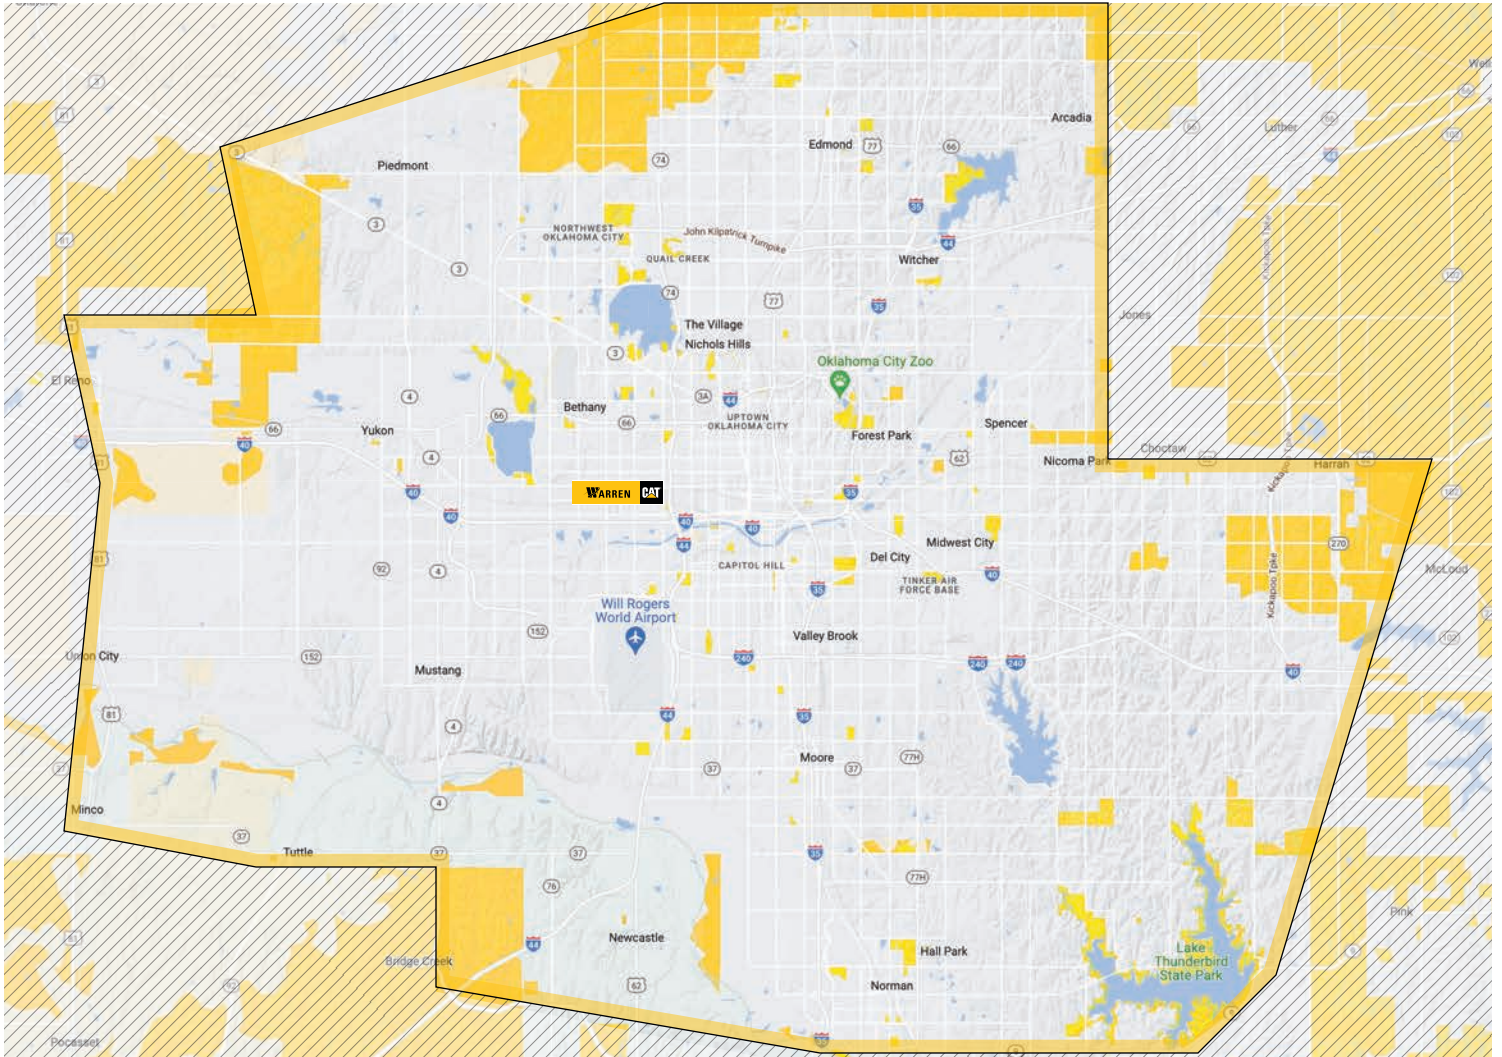

# PARTS EXPRESS

Warren CAT now offers **FREE local delivery** within the Oklahoma City metro area. **PARTS EXPRESS** will deliver your parts directly to your jobsite within a 20-mile radius of our store. Below is a map showing the current **PARTS EXPRESS** delivery area. Most orders are fulfilled and delivered within 2-4 hours, with a cutoff for same-day delivery at 3:00 P.M. each afternoon.